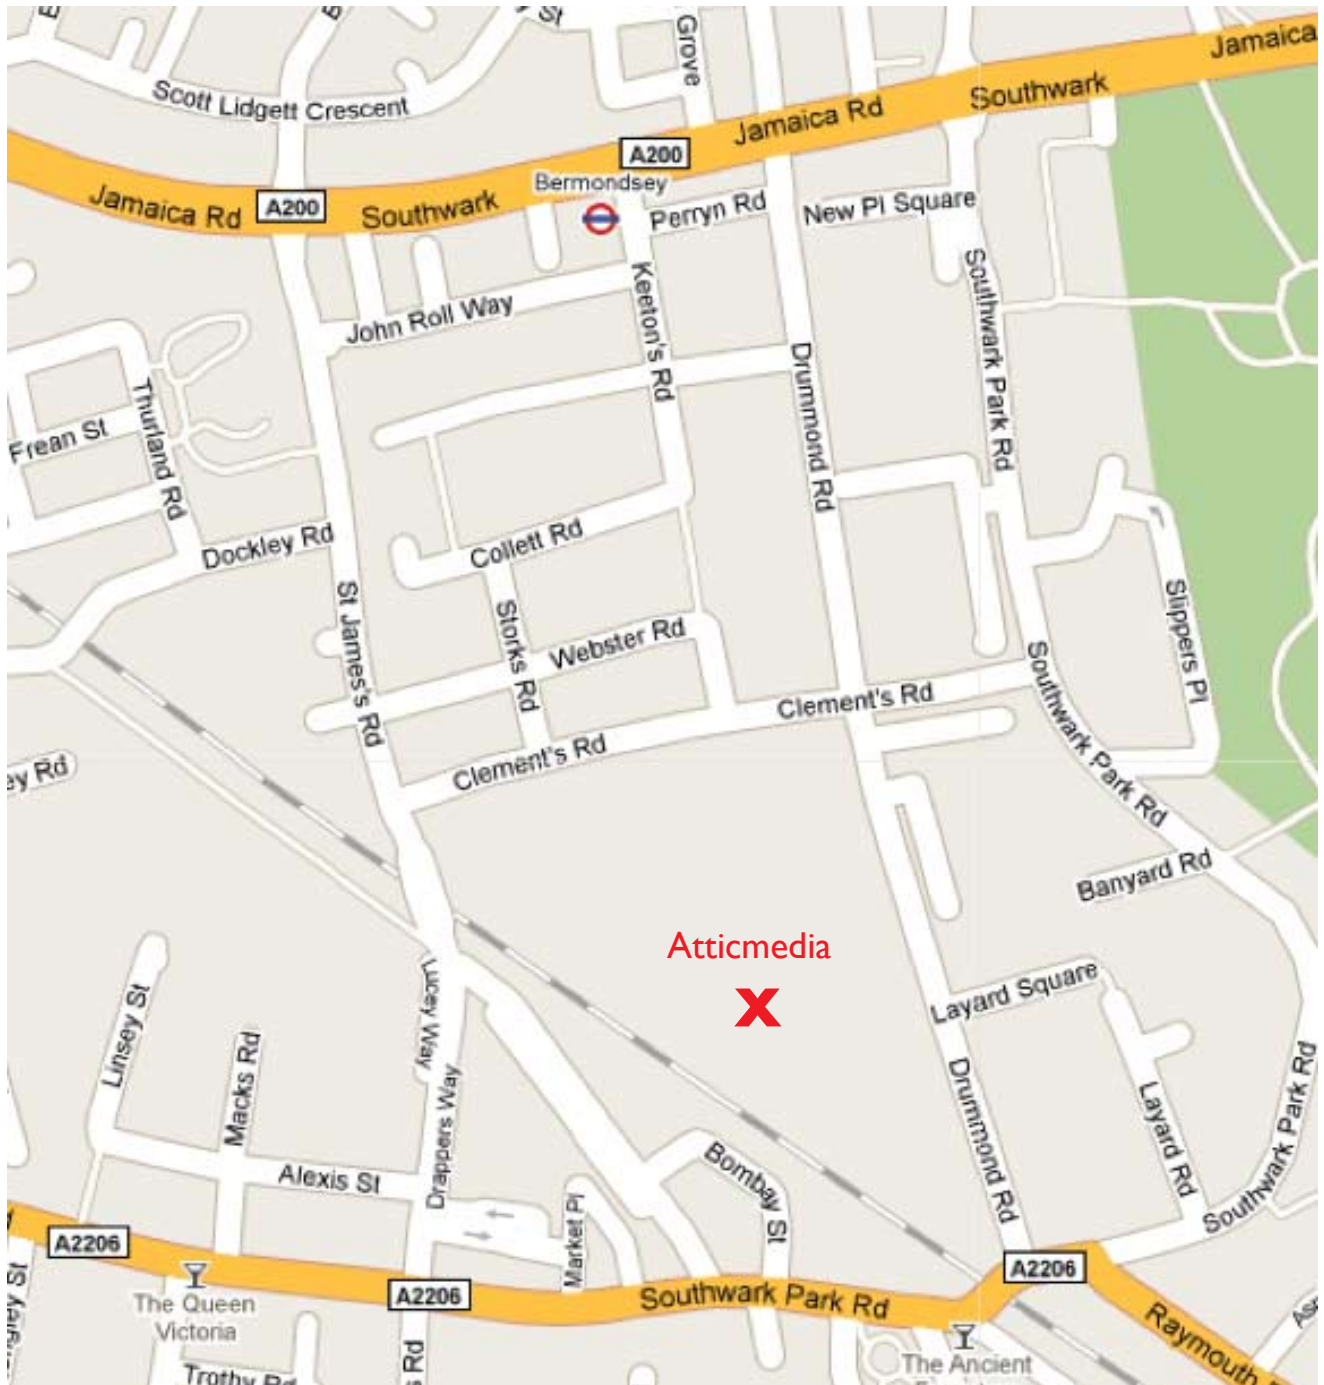

### From Bermondsey Underground Station

1. Exit the station and turn right.
2. Take the second right down Drummond Road.
3. Continue along for 500 meters.
4. Enter the Tower Bridge Business Complex through the gate on the right hand side.